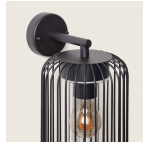

Specifications Bright Choice Wall Light  
Dadawa Stainless Steel Black |  
Suitable for 1x E27

[View Product](#)

## General Information

SKU	255359
EAN	8719157064187
Brand	Bright Choice
Manufacturer Name	Dadawa Outdoor Stainless Steel Wall Light
Any Lamp all-in warranty	3 Years

## Fixture Information

Fixture Connection	Terminal block
IP-rating	IP44
Operating Temperature	-20 to +50
Colour of the Fixture	Black
Housing	Stainless Steel
Series	Dadawa

## Dimensions

Length (mm)	208
Width (mm)	160
Height (mm)	285