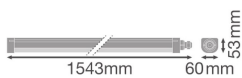

Specifications Multipack 4x Ledvance LED Waterproof Batten 50W 6100lm - 840 Cool White | 150cm

[View Product](#)

General Information

SKU	257367
EAN	8719157069113
Brand	Ledvance
Manufacturer Name	Multipack 4x DP COMP 1500 V 50W 840 IP66 PS LEDV
Any Lamp all-in warranty	5 Years
Average Lifetime (h)	75000

Technical Information

Technology	LED Integrated
Voltage (V)	220-240
Dimmable	Not Dimmable
Colour of Light	White
Colour Code	840 Cool White
Colour temperature (Kelvin)	4000 Cool White
Colour Rendering (Ra)	80-89
Light colour options	Single Color
Luminous Efficacy (lm/W)	123
Power factor	>0.90
Including bulb	Yes
Length	150cm

Product Type Category

LED Waterproof Batten

Fixture Information

Mounting Method	Surface
Fixture Connection	Connection unit 3-pole
Optical Cover	PC (Polycarbonate)
IP-rating	IP66
Impact Protection (IK)	IK08 - 5 joules
Operating Temperature	-20 to +45
Housing	PC (Polycarbonate)
Colour of the Fixture	White
Emergency Lighting	No Emergency Unit
Series	Compact

Dimensions

Length (mm)	1543
Width (mm)	60
Height (mm)	53

Sensor Information

Type of sensor	No Sensor
----------------	-----------

Why Any-lamp?

 Order from the **largest lighting specialist** in Europe  **Customised** quotation