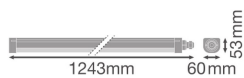

Specifications Multipack 4x Ledvance LED Waterproof Batten 33W 3960lm - 840 Cool White | 120cm

[View Product](#)

General Information

SKU	257362
EAN	8719157069137
Brand	Ledvance
Manufacturer Name	Multipack 4x DP COMP 1200 V 33W 840 IP66 PS LEDV
Any Lamp all-in warranty	5 Years
Average Lifetime (h)	75000

Technical Information

Technology	LED Integrated
Voltage (V)	220-240
Dimmable	Not Dimmable
Colour of Light	White
Colour Code	840 Cool White
Colour temperature (Kelvin)	4000 Cool White
Colour Rendering (Ra)	80-89
Light colour options	Single Color
Luminous Efficacy (lm/W)	123
Power factor	>0.90
Including bulb	Yes
Length	120cm

Product Type Category

LED Waterproof Batten

Fixture Information

Mounting Method	Surface
Fixture Connection	Connection unit 3-pole
Optical Cover	PC (Polycarbonate)
IP-rating	IP66
Impact Protection (IK)	IK08 - 5 joules
Operating Temperature	-20 to +45
Housing	PC (Polycarbonate)
Colour of the Fixture	White
Emergency Lighting	No Emergency Unit
Series	Compact

Dimensions

Length (mm)	1243
Width (mm)	60
Height (mm)	53

Sensor Information

Type of sensor

No Sensor

Why Any-lamp?

Order from the **largest lighting specialist** in Europe

Customised quotation