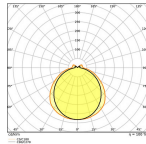

[View Product](#)

General Information

SKU	257404
EAN	8719157070423
Brand	Ledvance
Manufacturer Name	Multipack 10x DULUX LED F18 EM V 8W 840 2G10 LEDV
Full box quantity	10
Any Lamp all-in warranty	3 Years
Energy efficiency class	E
Average Lifetime (h)	30000

Technical Information

Technology	LED
Dimmable	Not Dimmable
Cap / Base	2G10 (4-pins)
Number of pins	4
Colour Code	840 Cool White
Colour temperature (Kelvin)	4000 Cool White
Colour Rendering (Ra)	80-89
Colour of Light	White
Light colour options	Single Color
Luminous Efficacy (lm/W)	125