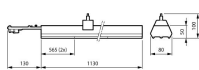

Specifications Philips LED Trunking Coreline LL212X 34W
5300lm 84D - 840 Cool White | 1130mm - 7-pole - Dali
Dimmable