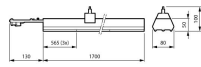

Specifications Philips LED Trunking Coreline LL217X
48.5W 8000lm 84D - 840 Cool White | 1700mm - 7-pole -
Dali Dimmable