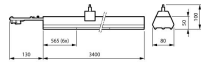

Specifications Philips LED Trunking Coreline LL234X 100W
16000lm 84D - 840 Cool White | 3400mm - 7-pole - Dali
Dimmable