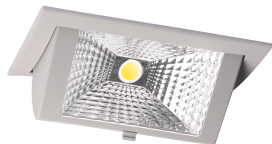

## Specifications LED Downlight Wallwasher Wally Medium Grey 27W 3850lm 78x100D - 840 Cool White - 238x145mm

[View Product](#)

### General Information

SKU	222653
EAN	8720584027492
Brand	Lumi Parts
Manufacturer Name	WallWasher recessed Wally medium LED SLM4000 gray 4000K Philips, incl. driver
Any Lamp all-in warranty	5 Years
Average Lifetime (h)	50000

### Technical Information

Tiltable	Yes
Technology	LED Integrated
Voltage (V)	220-240
Dimmable	Not Dimmable
Colour Code	840 Cool White
Colour temperature (Kelvin)	4000 Cool White
Colour Rendering (Ra)	80-89
Colour of Light	White
Light colour options	Single Color
Driver Included	Yes
Beam Angle (degree)	78x100
Luminous Efficacy (lm/W)	142.6

## Fixture Information

Mounting Method	Recessed
Cut out (mm)	218x125
IP-rating	IP20
Housing	Aluminium
Colour of the Fixture	White
Fixture Connection	PIP [Push-in connector and pull relief]
Series	Wally Medium