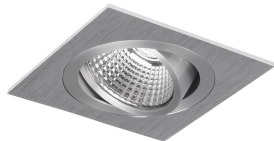

Specifications LED Spot Smooth Square Tiltable Aluminium 8.4W 550lm 36D - 930 Warm White | Cutout 75mm - Best Colour Rendering - Dimmable

[View Product](#)

General Information

SKU	222705
EAN	8720584040606
Brand	Lumi Parts
Manufacturer Name	LED spot Smooth square swivel/tilt 3000K Alu dimmable CRI>90
Any Lamp all-in warranty	1 Year
Average Lifetime (h)	50000

Technical Information

Technology	LED Integrated
Voltage (V)	220-240
Dimmable	Dimmable
Colour Code	930 Warm White
Colour temperature (Kelvin)	3000 Warm White
Colour Rendering (Ra)	90-99
Colour of Light	White
Light colour options	Single Color
Luminous Efficacy (lm/W)	65
Beam Angle (degree)	36
Product Type Category	LED spotlight

Fixture Information

Including bulb	Yes
Mounting Method	Recessed
Cut out (mm)	75
Optical Cover	PC (Polycarbonate)
IP-rating	IP20
Impact Protection (IK)	IK02 - 0.20 joule
Housing	Aluminium
Colour of the Fixture	Grey
Finish of Reflector	Aluminium
Tiltable	Yes
Series	Smooth