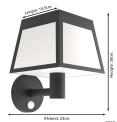

Specifications Eglo Wall Light Altalia Solar Black 7W 800lm - 830 Warm White | IP65 - Motion Sensor

[View Product](#)

General Information

SKU	260888
EAN	9008606298006
Brand	Eglo
Manufacturer Name	SOLAR-LED WL WITH SENSOR BLACK/WHITE 'ALTILIA'
Any Lamp all-in warranty	2 Years
Average Lifetime (h)	25000
Application Area	Outdoor

Technical Information

Technology	LED Integrated
Voltage (V)	220-240
Dimmable	Not Dimmable
Amount of bulbs required	1
Colour Code	830 Warm White
Colour temperature (Kelvin)	3000 Warm White
Colour Rendering (Ra)	80-89
Colour of Light	White
Light colour options	Single Color
Luminous Efficacy (lm/W)	107
Tiltable	No

Fixture Information

IP-rating	IP65
-----------	------

Colour of the Fixture	Black
-----------------------	-------

Housing	Plastic
---------	---------

Series	ALTILIA
--------	---------

Dimensions

Length (mm)	155
-------------	-----