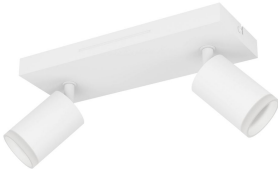

Specifications Eglo Connect.Z Smart Ceiling Spot Melitello-Z Steel White 7.4W 1100lm - 827-865 Tunable White + RGB | Dimmable

[View Product](#)

General Information

SKU	254447
EAN	9008606358144
Brand	Eglo
Manufacturer Name	LED RGB/CCT BAR/2 WS 'MELITELLO-Z'
Any Lamp all-in warranty	5 Years
Average Lifetime (h)	15000

Technical Information

Ecosystem Compatibility	Amazon Alexa, Google Home, Philips Hue, Tuya (Smart Life), Caalex Smart
Lighting Control	Zigbee
Technology	LED Integrated
Voltage (V)	220-240
Dimmable	Dimmable when using a Dimmable Bulb
Colour Code	827 Extra Warm White, 865 Daylight
Colour temperature (Kelvin)	2700 Extra Warm White, 6500 Daylight
Colour Rendering (Ra)	80-89
Colour of Light	RGBW
Light colour options	Tunable White, RGB
Luminous Efficacy (lm/W)	148.6
Tiltable	Yes

Mounting Method	Ceiling
Emergency Lighting	No Emergency Unit
Product Type Category	LED Decorative Lighting

Fixture Information

Fixture Connection	Terminal block
IP-rating	IP20
Colour of the Fixture	White
Housing	Steel
Series	Connect.Z